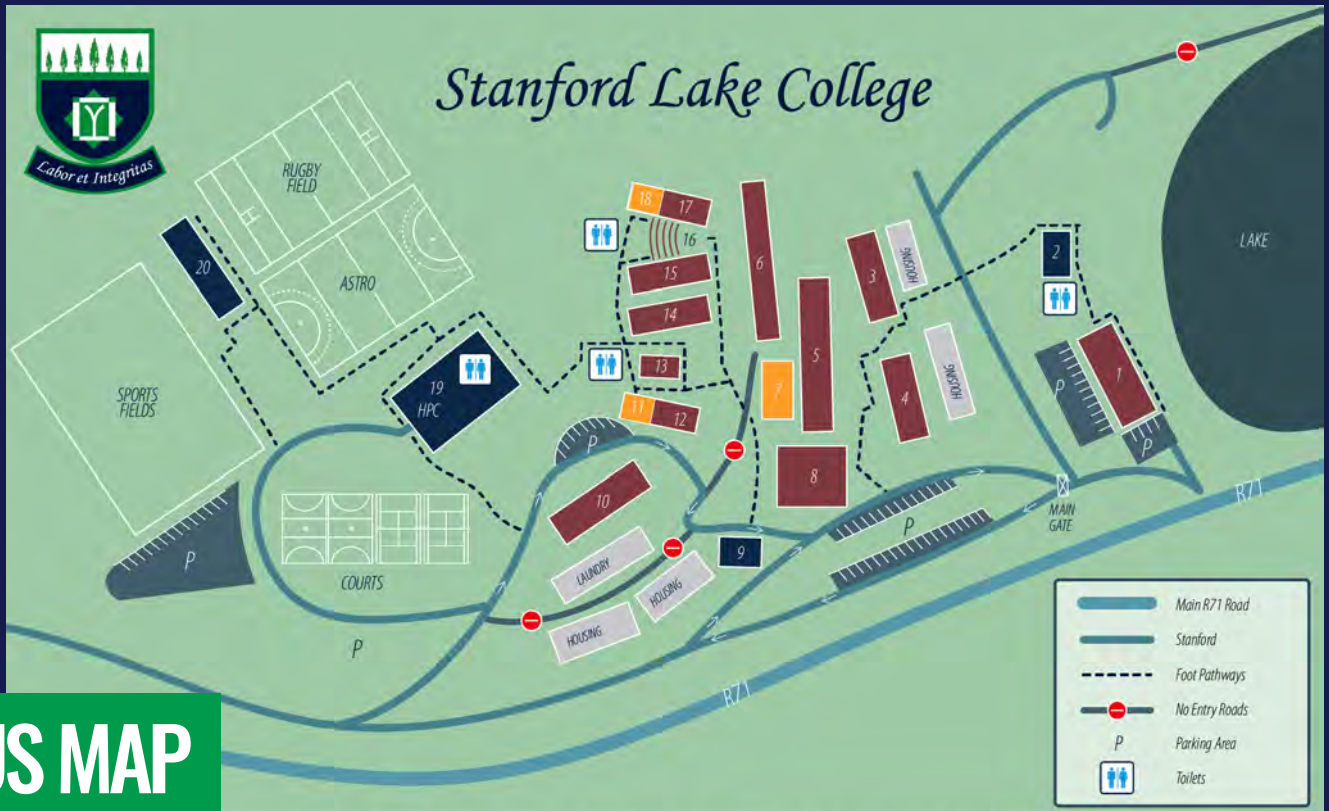

Warm regards,

Pierre Jacobs

CAMPUS MAP

FRIDAY 15 MAY

13:20	SLC LUNCH	DINING HALL
15:45	DE LA SALLE HOLY CROSS COLLEGE	ARRIVAL VISITORS MEET IN HPC

MOUNTAIN BIKING

16:00	RACE START	HILLARY FIELD
-------	------------	---------------

SATURDAY 16 MAY

06:00 SLC DAY SCHOLAR
AND PLK BUSES DEPART

06:00 DLSHCC BREAKFAST
JUNIOR RUGBY &
GIRLS HOCKEY DINING HALL

06:30 DLSHCC BREAKFAST
SENIOR RUGBY &
1ST GIRLS HOCKEY DINING HALL

BOYS TENNIS SINGLES

08:00	BOYS NO 1	TENNIS COURT 1
08:30	BOYS NO 2	TENNIS COURT 1
09:00	BOYS NO 3	TENNIS COURT 1
09:30	BOYS NO 4	TENNIS COURT 1
10:00	BOYS/MIXED DOUBLES	

GIRLS HOCKEY

08:30	SLC U14 VS DLSHCC U15B
09:30	SLC U16 VS DLSHCC U15A

NETBALL

09:00 1st TEAM COURT A

RUGBY

09:00	U/14 A	MAIN RUGBY FIELD
10:00	U/15 A	MAIN RUGBY FIELD
11:30	1ST TEAM	MAIN RUGBY FIELD

12:30 DLSHCC COLLECT PACK LUNCH HPC

13:00 DLSHCC BUSES DEPART

13:00 SLC DAY SCHOLAR
AND PLK BUSES DEPART